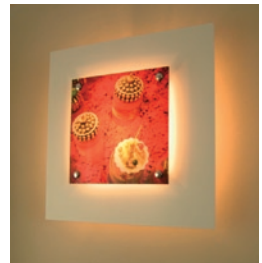

Lighting Boards

Deciding on your wall coverings is an important decision and one worth getting right. Do you choose a painting, photograph, light fitting or bold colour scheme? With Lighting Boards you can achieve much of this and more. Lighting boards combine light and art to set a mood and can be as bold or as understated as you wish, depending upon your preferred effect. With a choice of different shapes and colours you can achieve a unique focal point in any room. The Boards are interchangeable, which gives you flexibility to experiment with your look without too much effort.

Ariel

Sedna with Acrylic print

Oberon

Abell with Eryka Isaak art

Eclipse Lighting Board

The Eclipse Lighting Board is designed to combine art and light in one product. It has a universal wall bracket on which you can attach all of our different designs. This allows you to change the fascias at a later date or swap different fascias between rooms. The standard Lighting Board is made from two solid panels. The central panel can be finished in different materials and colours. The look can be changed to suit your interior by changing the central panel to glass or acrylic or by adding a canvas print or mirror.

- Change the look of your space in minutes by changing the fascias without the need of a tradesman.
- All of our current, future and bespoke designs will fit onto the same wall bracket that holds the light fitting. This product will not become obsolete!
- The light sizes are approximately 50cm x 50cm.
- Visit our web site to get information on our latest designs.