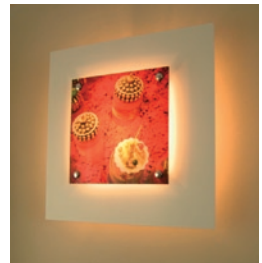

Sedna with Acrylic print