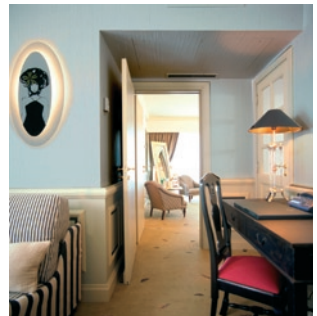

Eclipse Lighting Board

The Eclipse Lighting Board is designed to combine art and light in one product. It has a universal wall bracket on which you can attach all of our different designs. This allows you to change the fascias at a later date or swap different fascias between rooms. The standard Lighting Board is made from two solid panels. The central panel can be finished in different materials and colours. The look can be changed to suit your interior by changing the central panel to glass or acrylic or by adding a canvas print or mirror.

- Change the look of your space in minutes by changing the fascias without the need of a tradesman.
- All of our current, future and bespoke designs will fit onto the same wall bracket that holds the light fitting. This product will not become obsolete!
- The light sizes are approximately 50cm x 50cm.
- Visit our web site to get information on our latest designs.