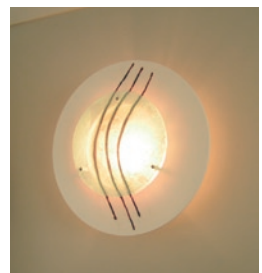

Abell with Eryka Isaak art