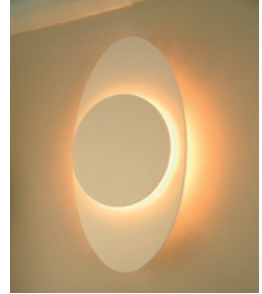

This is design by Mika

Design by Mika is the brainchild of Mika Rinta-Suksi. Mika is from Finland, but has been living in the UK since 1998. “Design by Mika seeks to broaden Scandinavian design in lighting, furniture and different products, with ideas collected from around Scandinavia and the world. We have sought to be innovative and mystical in our designs whilst keeping the products practical.” Mika

Lighting Boards

Deciding on your wall coverings is an important decision and one worth getting right. Do you choose a painting, photograph, light fitting or bold colour scheme? With Lighting Boards you can achieve much of this and more. Lighting boards combine light and art to set a mood and can be as bold or as understated as you wish, depending upon your preferred effect. With a choice of different shapes and colours you can achieve a unique focal point in any room. The Boards are interchangeable, which gives you flexibility to experiment with your look without too much effort.

- Our products fall into every price bracket.
- Cool designs, different shapes, colours and options allow you to design your own bespoke lighting product without paying over the top prices.
- They offer visual art and lighting in one product.
- We are supporting EU industries by using EU skills and machinery to produce all of our products to the highest standard.

Ariel