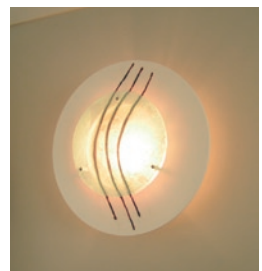

Lighting Boards

Deciding on your wall coverings is an important decision and one worth getting right. Do you choose a painting, photograph, light fitting or bold colour scheme? With Lighting Boards you can achieve much of this and more. Lighting boards combine light and art to set a mood and can be as bold or as understated as you wish, depending upon your preferred effect. With a choice of different shapes and colours you can achieve a unique focal point in any room. The Boards are interchangeable, which gives you flexibility to experiment with your look without too much effort.

Ariel

Sedna with Acrylic print

Oberon

Abell with Eryka Isaak art

Eclipse Lighting Board

The Eclipse Lighting Board is designed to combine art and light in one product. It has a universal wall bracket on which you can attach all of our different designs. This allows you to change the fascias at a later date or swap different fascias between rooms. The standard Lighting Board is made from two solid panels. The central panel can be finished in different materials and colours. The look can be changed to suit your interior by changing the central panel to glass or acrylic or by adding a canvas print or mirror.

- Change the look of your space in minutes by changing the fascias without the need of a tradesman.
- All of our current, future and bespoke designs will fit onto the same wall bracket that holds the light fitting. This product will not become obsolete!
- The light sizes are approximately 50cm x 50cm.
- Visit our web site to get information on our latest designs.