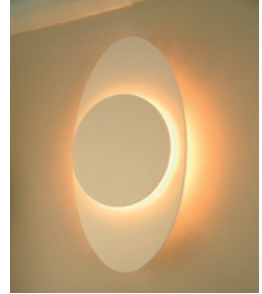

Lighting Boards

Deciding on your wall coverings is an important decision and one worth getting right. Do you choose a painting, photograph, light fitting or bold colour scheme? With Lighting Boards you can achieve much of this and more. Lighting boards combine light and art to set a mood and can be as bold or as understated as you wish, depending upon your preferred effect. With a choice of different shapes and colours you can achieve a unique focal point in any room. The Boards are interchangeable, which gives you flexibility to experiment with your look without too much effort.

Ariel

Sedna with Acrylic print

Oberon

Abell with Eryka Isaak art

Eclipse Lighting Board

The Eclipse Lighting Board is designed to combine art and light in one product. It has a universal wall bracket on which you can attach all of our different designs. This allows you to change the fascias at a later date or swap different fascias between rooms. The standard Lighting Board is made from two solid panels. The central panel can be finished in different materials and colours. The look can be changed to suit your interior by changing the central panel to glass or acrylic or by adding a canvas print or mirror.